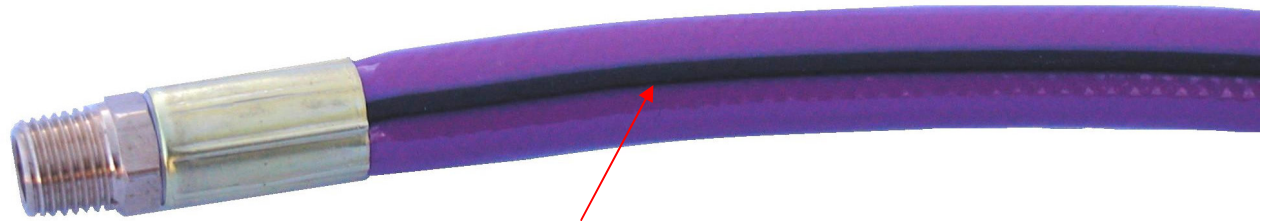

Why should you be using Tsunami™ Ultra-Flo Spray Hose?

DEFEND YOUR WORK IN THE BOOTH WITH TSUNAMI™ ULTRA-FLO SPRAY HOSE

Take your air system into the future with Tsunami™ Ultra-Flo technology.

Tsunami™ Ultra-Flo Spray Hose

- Engineered for high temp exposure (can withstand bake cycles)
- Proprietary inner tube will not break down
- Prevents contamination to the paint like traditional rubber hose
- Advanced engineering allows hose to lay flat and slide easily without catching or coiling
- Durable, lightweight construction
- 3/8" I.D.
- Tsunami™ technology extends hose life

ANTI-STATIC STRIP

- Eliminates static build-up
- Best choice for all tool applications

Available lengths - 35' and 50'
Hoses come with 1/4" male pipe connections

Suburban Manufacturing, Inc. uses only the highest quality materials in the manufacturing process of our Tsunami™ Ultra-Flo Spray Hose.